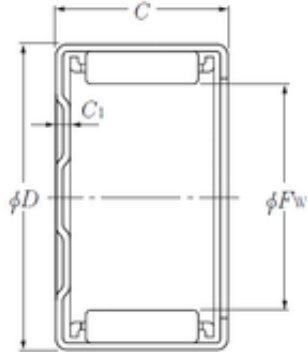

Timken bearing do Brasil

NTN BK2816 needle roller bearings

Bearing No. BK2816

Size	28x35x16 mm
Bore Diameter	28 mm
Outer Diameter	35 mm
Width	16 mm
Fw	28 mm
D	35 mm
C	16 mm
C1	2,7 mm
Weight	0,034 Kg
Basic dynamic load rating (C)	17,3 kN
Basic static load rating (C0)	27,6 kN
(Grease) Lubrication Speed	5 500 r/min

BK2816 Bearing 2D drawings and 3D CAD models