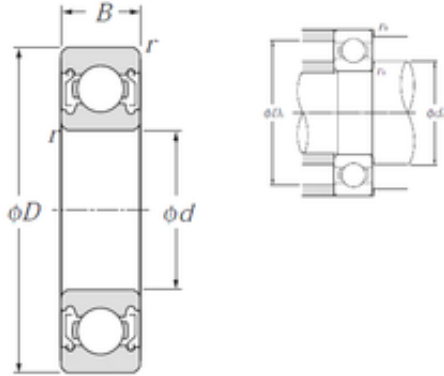

Timken bearing do Brasil

12 mm x 37 mm x 12 mm NTN 6301ZZ deep groove ball bearings

Bearing No. 6301ZZ

6301ZZ Bearing 2D drawings and 3D CAD models

Size	12x37x12 mm
Bore Diameter	12 mm
Outer Diameter	37 mm
Width	12 mm
d	12 mm
D	37 mm
B	12 mm
C	12 mm
rn	0,5 mm
r min.	1 mm
da min.	17 mm
da max	18,5 mm
Da max.	32 mm
ra max.	1 mm
Weight	0,06 Kg
Basic dynamic load rating (C)	9,7 kN
Basic static load rating (C0)	4,2 kN
(Grease) Lubrication Speed	20 000 r/min
Category	Single Row Ball Bearings
Inventory	0.0
Manufacturer Name	NTN
Minimum Buy Quantity	N/A
Weight / Kilogram	0.06
EAN	4547359005288
Product Group	B00308

Timken bearing do Brasil

Enclosure	2 Metal Shields
Precision Class	ABEC 1 ISO P0
Maximum Capacity / Filling Slot	No
Rolling Element	Ball Bearing
Snap Ring	No
Internal Special Features	No
Cage Material	Steel
Internal Clearance	C0-Medium
Inch - Metric	Metric
Long Description	12MM Bore; 37MM Outside Diameter; 12MM Outer Race Diameter; 2 Metal Shields; Ball Bearing; ABEC 1 ISO P0; No Filling Slot; No Snap Ring; No Internal Special Features
Category	Single Row Ball Bearing
UNSPSC	31171504
Harmonized Tariff Code	8482.10.50.68
Noun	Bearing
Keyword String	Ball
Manufacturer URL	http://www.ntnamerica.com
Manufacturer Item Number	6301ZZ/2ASU1
Weight / LBS	0.136
Outer Race Width	0.472 Inch 12 Millimeter
Bore	0.472 Inch 12 Millimeter
Outside Diameter	1.457 Inch 37 Millimeter
Other Features	Deep Groove Shell Alvania Prelubricated
Inner Race Width	0 Inch 0 Millimeter
bore diameter:	12 mm
precision rating:	ISO Class 0
outside diameter:	37 mm